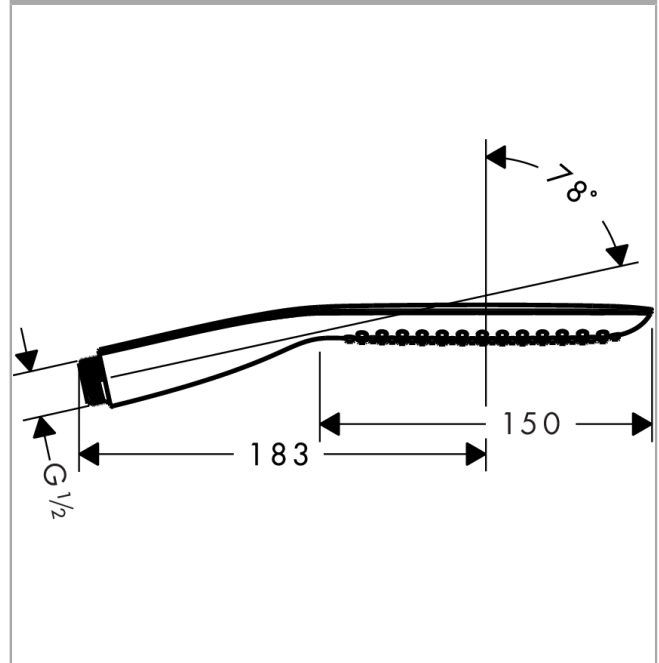

PuraVida

PuraVida 120 Air 1jet baton hand shower

Surfaces: **chrome** Article Number: **28558000**

Description

product features

- shower head size: 150 mm
- spray type: RainAir (rain spray enriched with air)
- maximum flow rate (at 0.3 MPa): 16 l/min
- suitable for continuous flow water heaters

Technology

Product image

Scale drawing

Flowchart

The consumption was measured in combination with the appropriate fittings (thermostat/mixer/in-wall valve) to reflect actual application in practice.