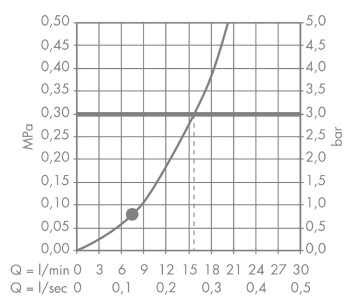

PuraVida

PuraVida 120 Air 1jet baton hand shower

Surfaces: **chrome** Article Number: **28558000**

Description

product features

- shower head size: 150 mm
- spray type: RainAir (rain spray enriched with air)
- maximum flow rate (at 0.3 MPa): 16 l/min
- suitable for continuous flow water heaters

Technology

Product image

Scale drawing

Flowchart

The consumption was measured in combination with the appropriate fittings (thermostat/mixer/in-wall valve) to reflect actual application in practice.